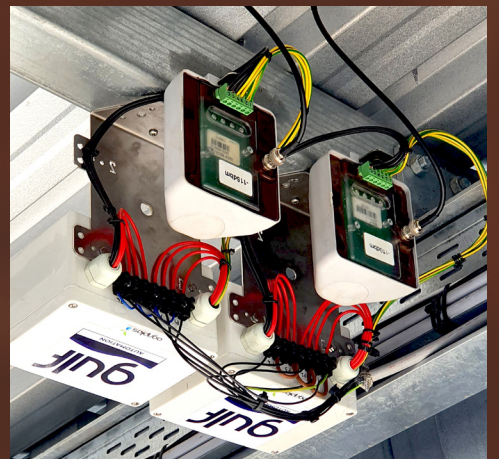

AGRI RX

The Agri RX units are radio receivers, and their function is to enable the wireless control of pumps and valves .
The standard power source for the units is a 3.6 V lithium battery, with a life span of 1 year, depending on the correct usage of the product. This is one of the features that makes them practical , reliable, and perfect for use, even in remote areas .
The units offer their own testimony, they have been hard at work in several farms, all over South Africa

Control up to 4 individual valves

Can be combined with a latching relay to energize a pump contactor

IP65 Splash proof

Battery operated

Solar panel options available

Reliable AM Signal, not affected by line of sight