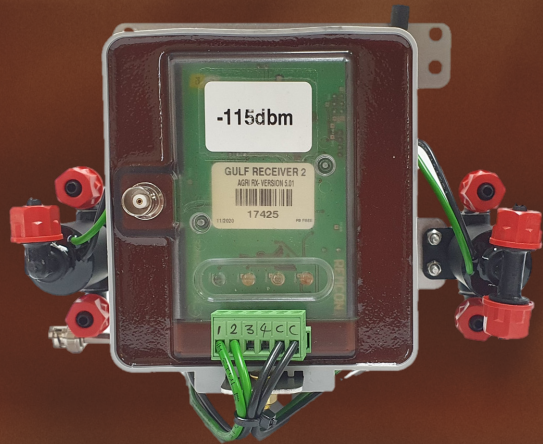

AGRI RX

The Agri RX units are radio receivers, and their function is to enable the wireless control of pumps and valves .
The standard power source for the units is a 3.6 V lithium battery, with a life span of 1 year, depending on the correct usage of the product. This is one of the features that makes them practical , reliable, and perfect for use, even in remote areas .
The units offer their own testimony, they have been hard at work in several farms, all over South Africa

Control up to 4 individual valves

Can be combined with a latching relay to energize a pump contactor

IP65 Splash proof

Battery operated

Solar panel options available

Reliable AM Signal, not affected by line of sight