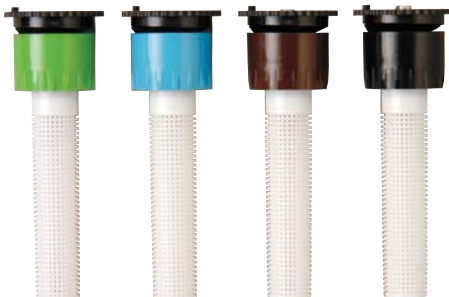

*K-Rain's KV Male and KVF Female Adjustable Nozzles have a superior spray pattern that ensures proper precipitation rates throughout the adjustment. Extra long filters provide longer time between cleanings.*

### KV NOZZLES

K-Rain's KV Adjustable Nozzles have a MALE thread configuration to fit K-Rain K-Spray bodies.

### KVF NOZZLES

K-Rain's KVF Adjustable Nozzles have a FEMALE thread configuration to fit RPS-Spray and PRO-S bodies and 4" K-Spray 74001-M.

### FIXED PATTERNED FEMALE NOZZLES

K-Rain's Matched Precipitation Female Nozzles are Compatible with all Available Male Threaded Bodies.

- Color-Coded  
–Allows for easy identification.
- Four Distances plus Eight Fixed Patterns  
–Provides an array of system configurations.
- Matched Precipitation  
–Allows for even water distribution