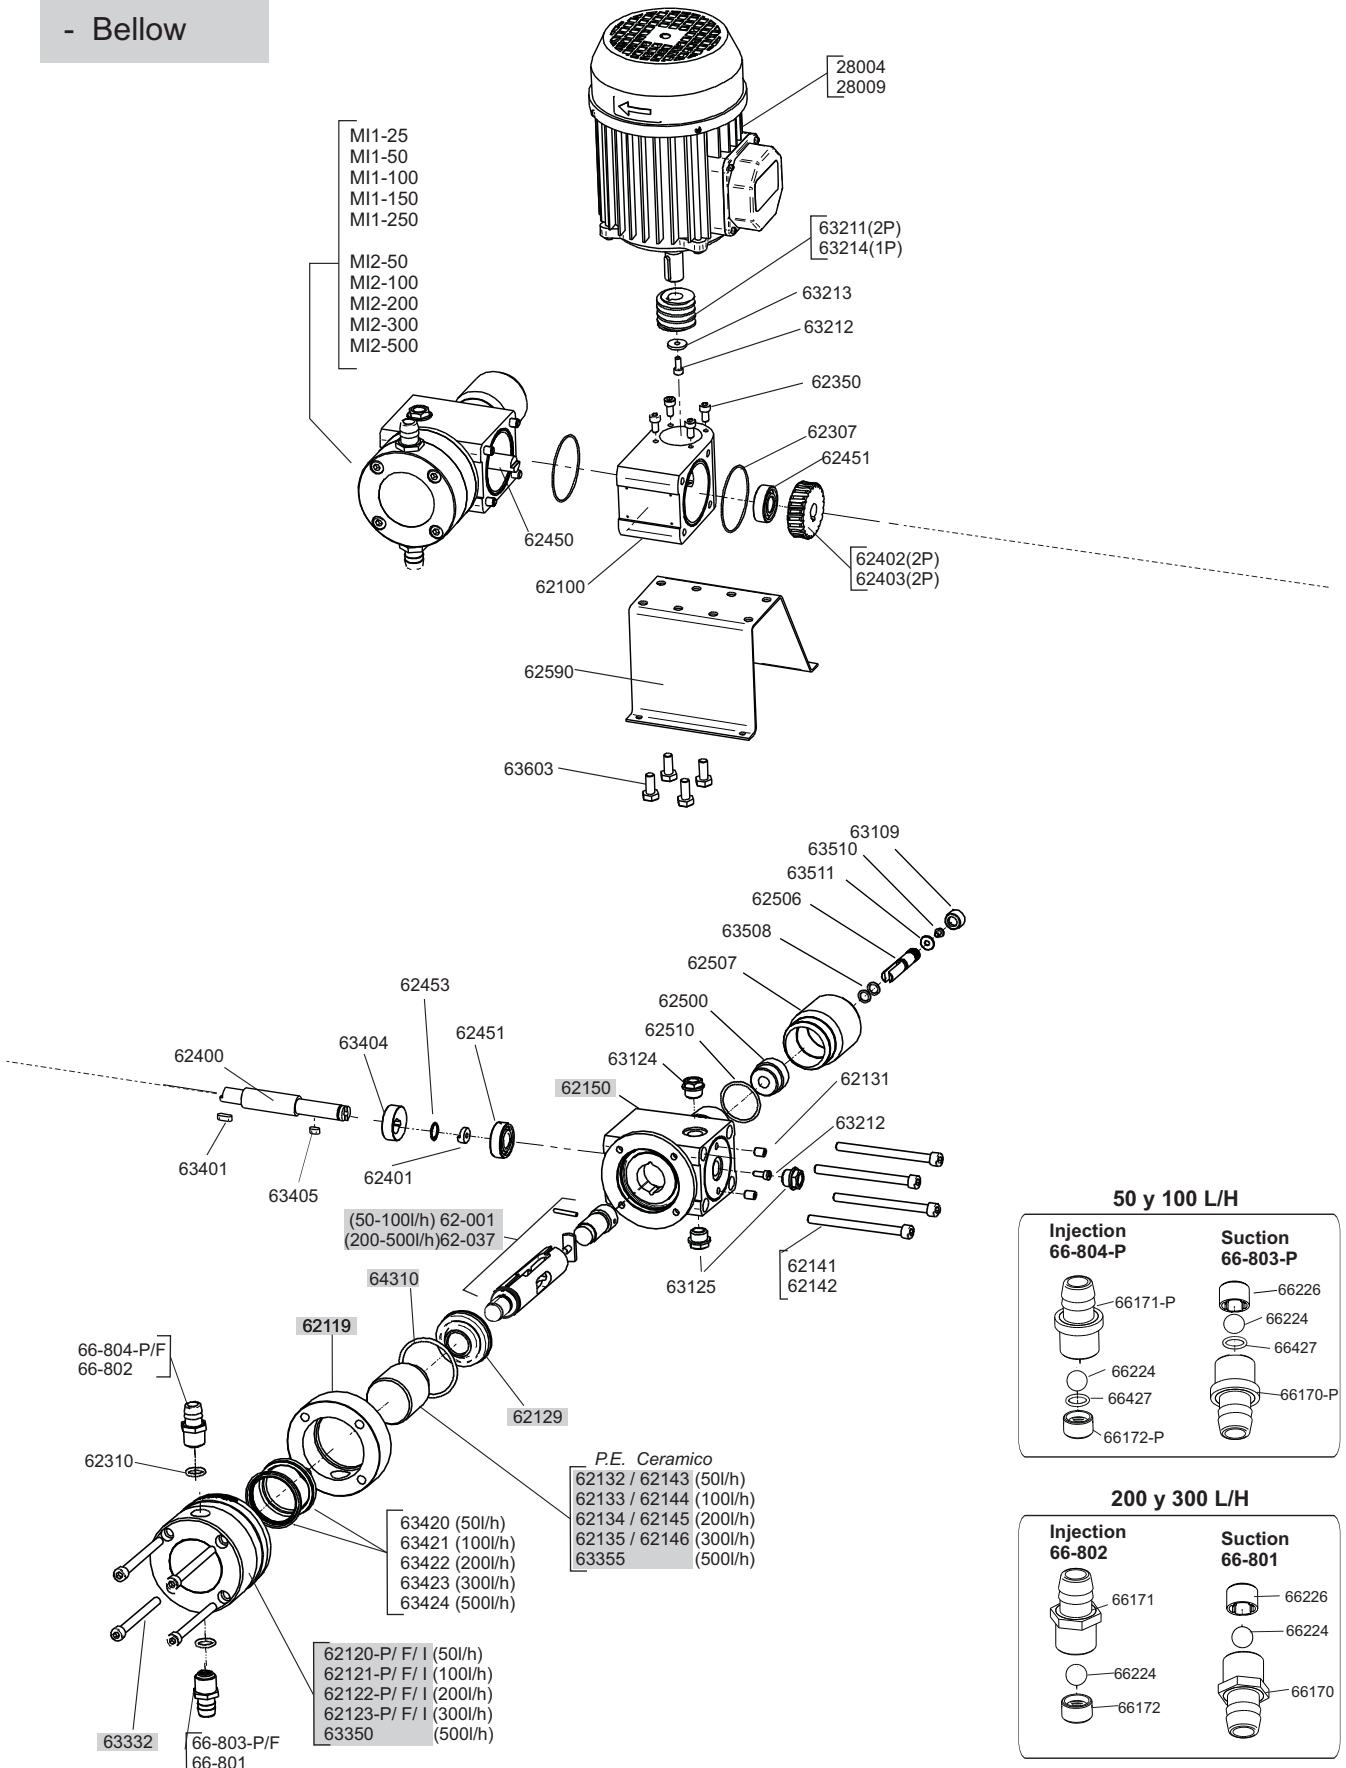

Release I : from n°0000 to 7100(3ph) / n°6550(1ph)

Release II : from n°7100 to 10175

New features:

- Bellow

MULTIFERTIC piston : RELEASES

MF 027

Release III : from n°10175 to 12065

New features:

- Motor flange
- Pistons thread M20

MULTIFERTIC piston : RELEASES

MF 027

Release IV : from n°12065 to

New features:

- Check valves 3/4"