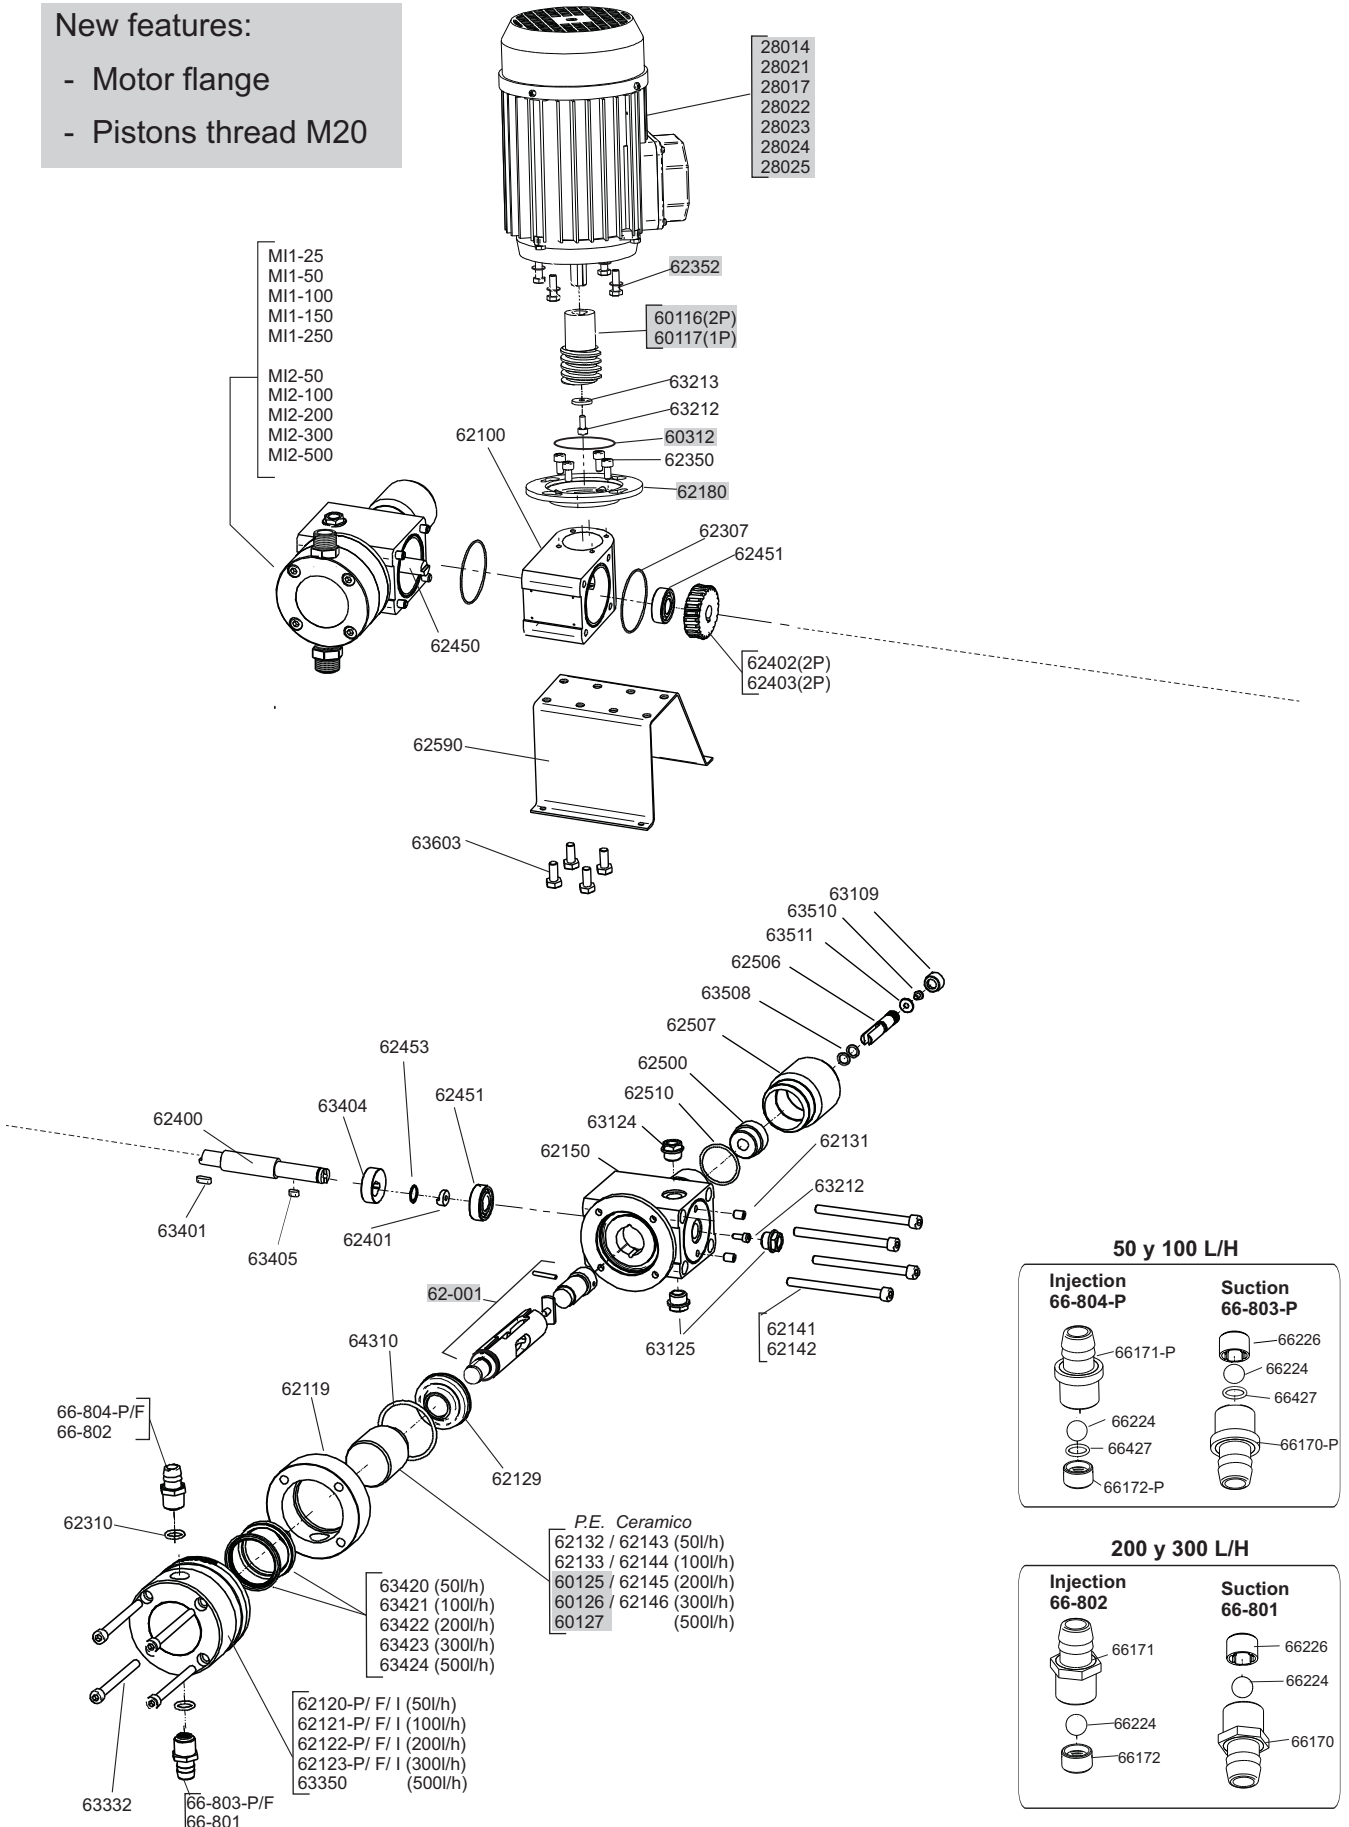

Release I : from n°0000 to 7100(3ph) / n°6550(1ph)

Release II : from n°7100 to 10175

New features:

- Bellow

MULTIFERTIC piston : RELEASES

MF 027

Release III : from n°10175 to 12065

New features:

- Motor flange
- Pistons thread M20

MULTIFERTIC piston : RELEASES

MF 027

Release IV : from n°12065 to

New features:

- Check valves 3/4"