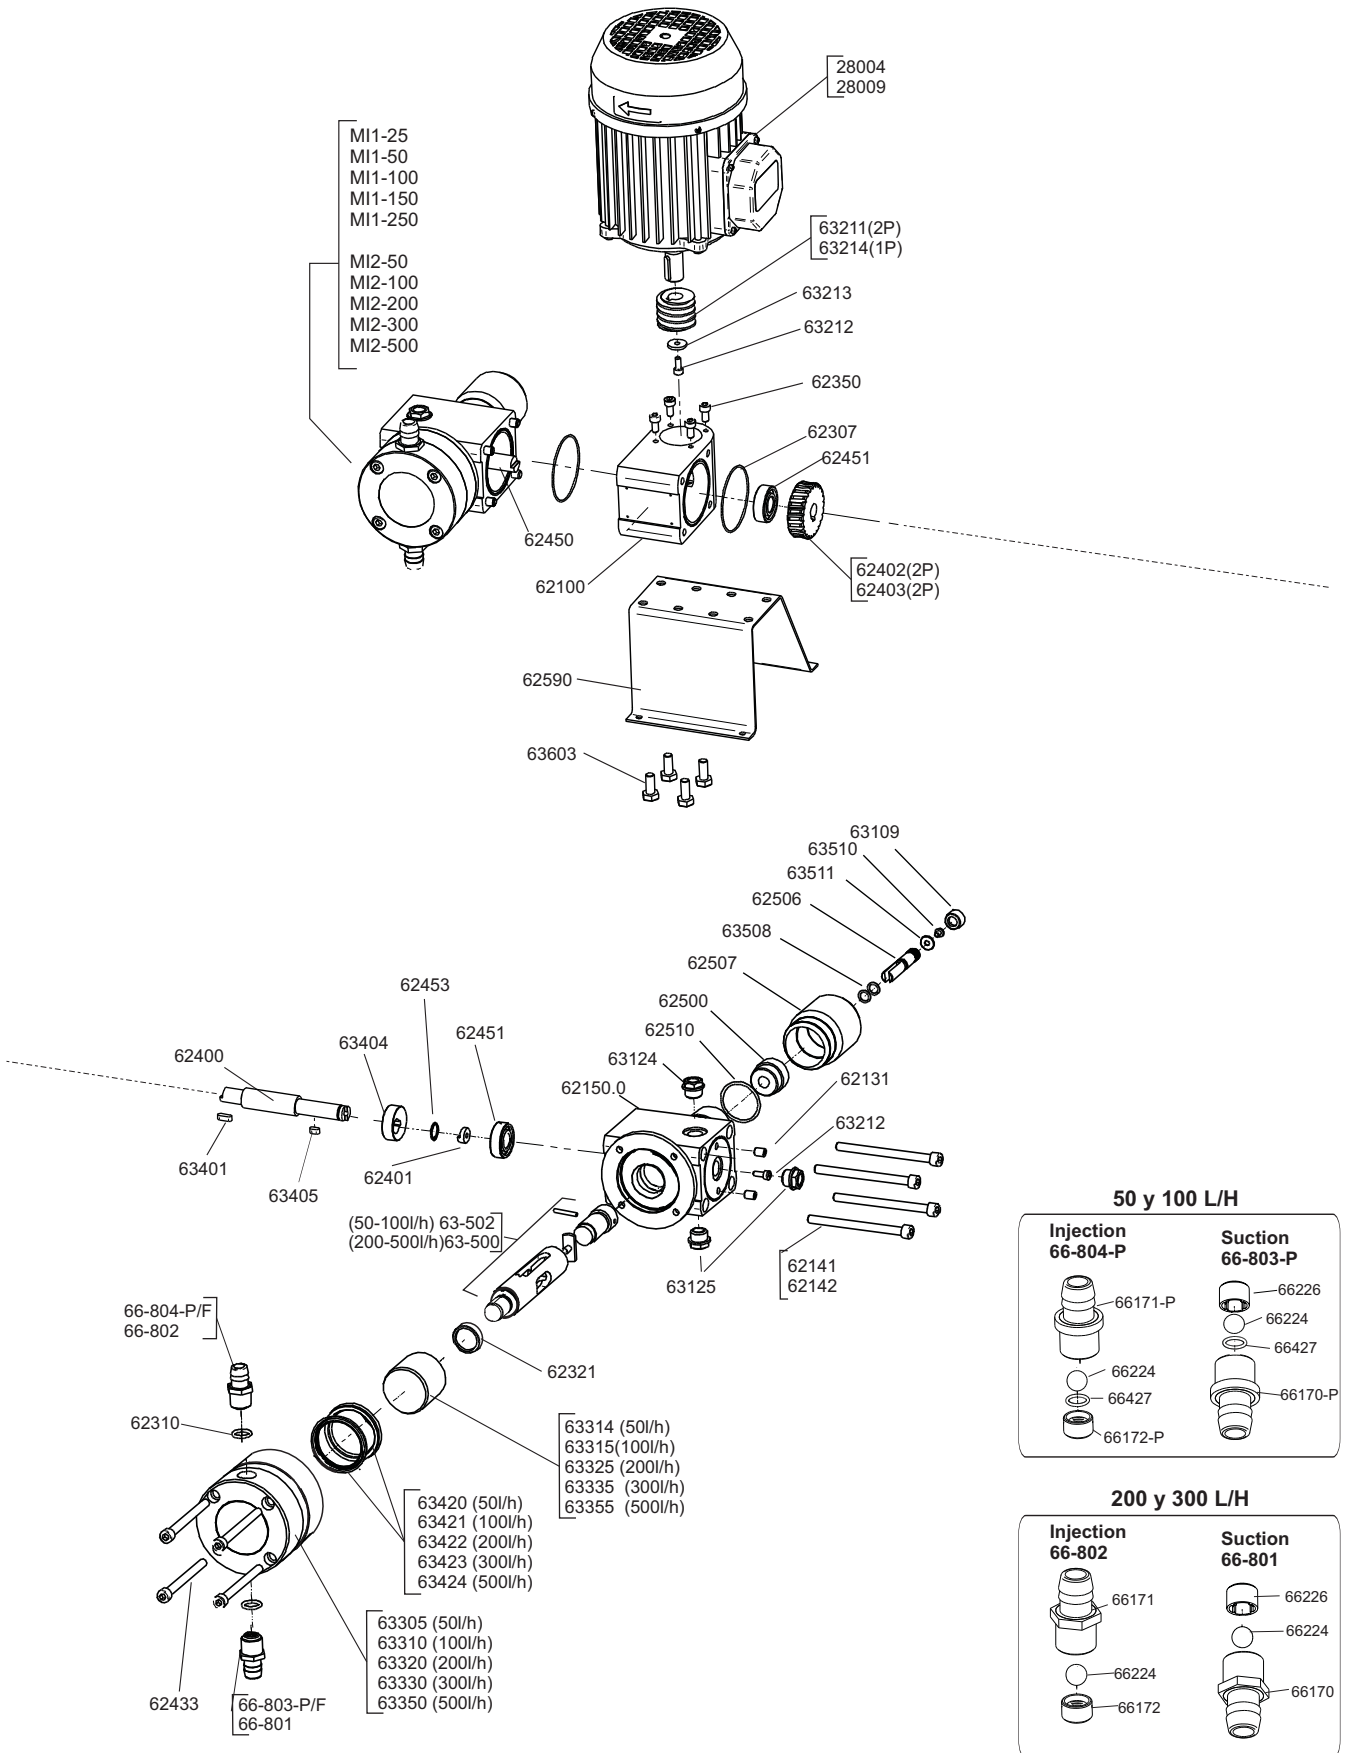

Release I : from n°0000 to 7100(3ph) / n°6550(1ph)

Release II : from n°7100 to 10175

New features:

- Bellow

MULTIFERTIC piston : RELEASES

MF 027

Release III : from n°10175 to 12065

New features:

- Motor flange
- Pistons thread M20

MULTIFERTIC piston : RELEASES

MF 027

Release IV : from n°12065 to

New features:

- Check valves 3/4"